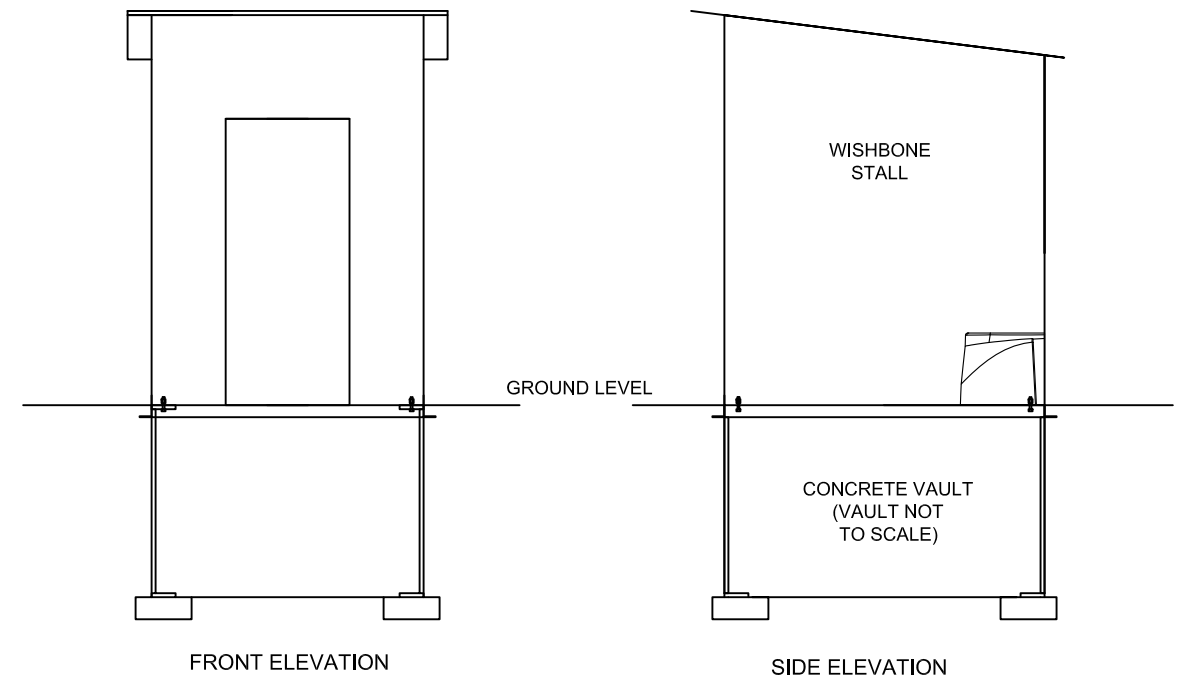

Toilet Tech Wishbone Standard Vault

STANDARD SIZE, SINGLE SEAT

ADA-COMPLIANT, SINGLE SEAT

WISHBONE TOILET WITH Re-Plast LUMBER
ON TOP OF CONCRETE PIT VAULT

NOTES:

1. TTS WISHBONE STANDARD VAULT SYSTEMS ARE COMPATIBLE WITH ALL BUILDING SIZE CONFIGURATIONS
2. NO BTW CONVEYOR (RISER ONLY)

-	*SEE SHEET 1 FOR REVISION HISTORY	-	-
NO	REVISION		
PROPRIETARY INFORMATION <small>This drawing is the property of ECS and shall not be used, copied or reproduced in whole or in part, nor shall the contents be revealed in any manner to anyone unless written permission is obtained from Engineered Compost Systems, Inc.</small>			
<small>TOLERANCES UNLESS OTHERWISE SPECIFIED: 2 PLACE DECIMALS: ± 0.010 3 PLACE DECIMALS: ± 0.005 FRACTIONS: ± 1/16 ANGLES: ± 3°</small>	THIRD ANGLE PROJECTION 	ALL DIMS ARE IN INCHES DO NOT SCALE DRAWING	

DRAWN: RDM	B	TITLE: TTS WISHBONE TOILET OFFERINGS	
CHCKD: GBH		DATE: 05 NOV 2018	PROJECT: 269-90 WISHBONE
SCALE: 1/4" : 1'-0"	DWG. NO: -	SHT: 6 OF 6	REV: 1