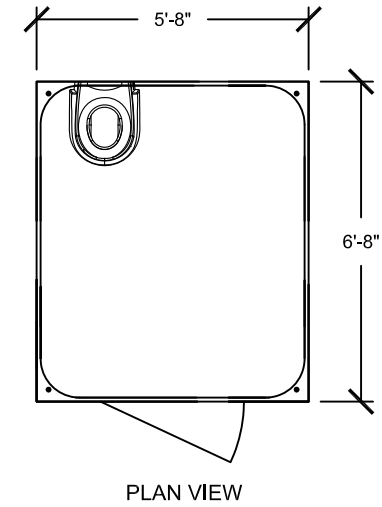

Toilet Tech Wishbone Standard Vault

STANDARD SIZE, SINGLE SEAT

ADA-COMPLIANT, SINGLE SEAT

WISHBONE TOILET WITH Re-Plast LUMBER
ON TOP OF CONCRETE PIT VAULT

NOTES:

1. TTS WISHBONE STANDARD VAULT SYSTEMS ARE COMPATIBLE WITH ALL BUILDING SIZE CONFIGURATIONS
2. NO BTW CONVEYOR (RISER ONLY)

-	*SEE SHEET 1 FOR REVISION HISTORY	-	-
NO	REVISION		
PROPRIETARY INFORMATION <small>This drawing is the property of ECS and shall not be used, copied or reproduced in whole or in part, nor shall the contents be revealed in any manner to anyone unless written permission is obtained from Engineered Compost Systems, Inc.</small>			
<small>TOLERANCES UNLESS OTHERWISE SPECIFIED: 2 PLACE DECIMALS: ± 0.010 3 PLACE DECIMALS: ± 0.005 FRACTIONS: ± 1/16 ANGLES: ± 3°</small>	THIRD ANGLE PROJECTION 	ALL DIMS ARE IN INCHES DO NOT SCALE DRAWING	

DRAWN: RDM	B	TITLE: TTS WISHBONE TOILET OFFERINGS	
CHCKD: GBH		DATE: 05 NOV 2018	PROJECT: 269-90 WISHBONE
SCALE: 1/4" : 1'-0"	DWG. NO: -	SHT: 6 OF 6	REV: 1