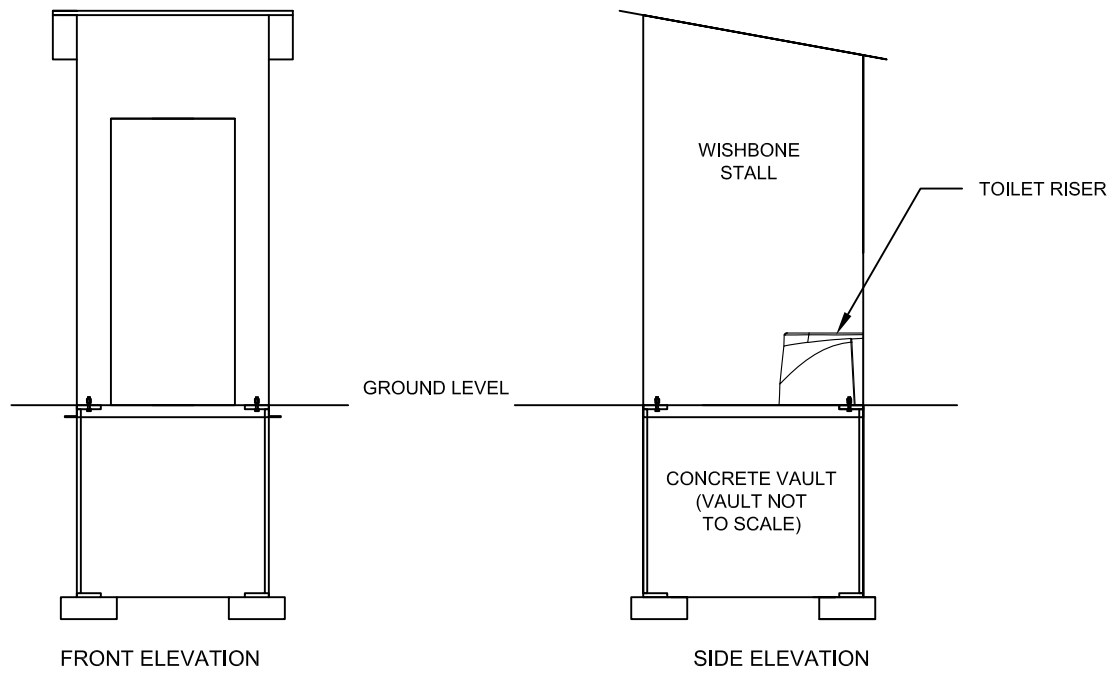

Toilet Tech Wishbone Standard Vault

STANDARD SIZE, SINGLE SEAT

ADA-COMPLIANT, SINGLE SEAT

WISHBONE TOILET WITH Re-Plast LUMBER
ON TOP OF CONCRETE PIT VAULT

NOTES:

1. TTS WISHBONE STANDARD VAULT SYSTEMS ARE COMPATIBLE WITH ALL BUILDING SIZE CONFIGURATIONS
2. NO BTW CONVEYOR (RISER ONLY)

-	*SEE SHEET 1 FOR REVISION HISTORY	-	-
NO	REVISION		
PROPRIETARY INFORMATION <small>This drawing is the property of ECS and shall not be used, copied or reproduced in whole or in part, nor shall the contents be revealed in any manner to anyone unless written permission is obtained from Engineered Compost Systems, Inc.</small>			
<small>TOLERANCES UNLESS OTHERWISE SPECIFIED: 2 PLACE DECIMALS: ± 0.010 3 PLACE DECIMALS: ± 0.005 FRACTIONS: ± 1/16 ANGLES: ± 3°</small>	THIRD ANGLE PROJECTION 	ALL DIMS ARE IN INCHES DO NOT SCALE DRAWING	

DRAWN: RDM	B	TITLE: TTS WISHBONE TOILET OFFERINGS	
CHCKD: GBH		DATE: 05 NOV 2018	PROJECT: 269-90 WISHBONE
SCALE: 1/4" : 1'-0"	DWG. NO: -	SHT: 6 OF 6	REV: 1