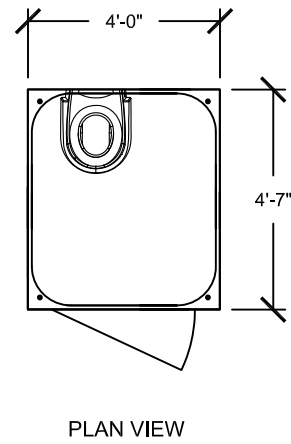

Toilet Tech Wishbone Standard Vault

STANDARD SIZE, SINGLE SEAT

ADA-COMPLIANT, SINGLE SEAT

WISHBONE TOILET WITH Re-Plast LUMBER
ON TOP OF CONCRETE PIT VAULT

NOTES:

1. TTS WISHBONE STANDARD VAULT SYSTEMS ARE COMPATIBLE WITH ALL BUILDING SIZE CONFIGURATIONS
2. NO BTW CONVEYOR (RISER ONLY)

-	*SEE SHEET 1 FOR REVISION HISTORY	-	-
NO	REVISION		
PROPRIETARY INFORMATION <small>This drawing is the property of ECS and shall not be used, copied or reproduced in whole or in part, nor shall the contents be revealed in any manner to anyone unless written permission is obtained from Engineered Compost Systems, Inc.</small>			
<small>TOLERANCES UNLESS OTHERWISE SPECIFIED: 2 PLACE DECIMALS: ± 0.010 3 PLACE DECIMALS: ± 0.005 FRACTIONS: ± 1/16 ANGLES: ± 3°</small>	THIRD ANGLE PROJECTION 	ALL DIMS ARE IN INCHES DO NOT SCALE DRAWING	

DRAWN: RDM	B	TITLE: TTS WISHBONE TOILET OFFERINGS	
CHCKD: GBH		DATE: 05 NOV 2018	PROJECT: 269-90 WISHBONE
SCALE: 1/4" : 1'-0"	DWG. NO: -	SHT: 6 OF 6	REV: 1